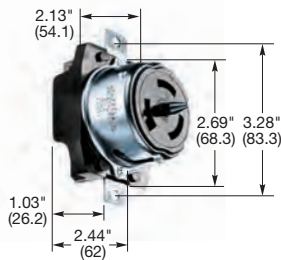

CS8265C

IP20
SUITABILITY

50A 125V
UL/CSA

50A 250V
UL/CSA

50A 480V AC
UL/CSA

Plugs

Description	Cord Dia.	Catalog Number		
Nylon housing, thermoplastic polyester interior.	.830"-1.250" (21.08-31.75)	CS6361C	CS8265C	CS8465C

Note: See page B-60 for accessories.

CS8275

Flanged Inlets

Description	Catalog Number		
Zinc plated steel casing, thermoset interior.	CS6377†	CS8275	CS8475†

CS8264C

IP20
SUITABILITY

50A 125V
UL/CSA

50A 250V
UL/CSA

50A 480V AC
UL/CSA

Connector Bodies

Description	Cord Dia.	Catalog Number		
Nylon housing, thermoplastic polyester interior.	.830"-1.250" (21.08-31.75)	CS6360C	CS8264C	CS8464C

Note: See page B-60 for accessories.