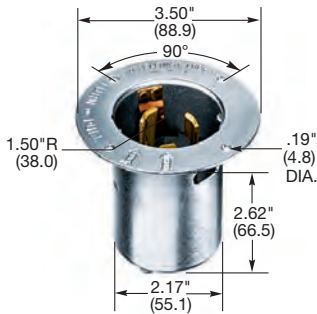

CS8265C

IP20
SUITABILITY

50A 125V
UL/CSA

50A 250V
UL/CSA

50A 480V AC
UL/CSA

Plugs

Description	Cord Dia.	Catalog Number		
Nylon housing, thermoplastic polyester interior.	.830"-1.250" (21.08-31.75)	CS6361C	CS8265C	CS8465C

Note: See page B-60 for accessories.

CS8275

Flanged Inlets

Description	Catalog Number		
Zinc plated steel casing, thermoset interior.	CS6377†	CS8275	CS8475†

CS8264C

IP20
SUITABILITY

50A 125V
UL/CSA

50A 250V
UL/CSA

50A 480V AC
UL/CSA

Connector Bodies

Description	Cord Dia.	Catalog Number		
Nylon housing, thermoplastic polyester interior.	.830"-1.250" (21.08-31.75)	CS6360C	CS8264C	CS8464C

Note: See page B-60 for accessories.