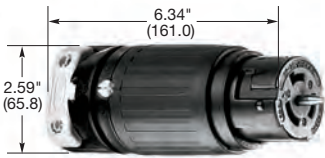

CS8265C

IP20
SUITABILITY

50A 125V
UL/CSA

50A 250V
UL/CSA

50A 480V AC
UL/CSA

Plugs

Description	Cord Dia.	Catalog Number		
Nylon housing, thermoplastic polyester interior.	.830"-1.250" (21.08-31.75)	CS6361C	CS8265C	CS8465C

Note: See page B-60 for accessories.

CS8275

Flanged Inlets

Description	Catalog Number		
Zinc plated steel casing, thermoset interior.	CS6377†	CS8275	CS8475†

CS8264C

IP20
SUITABILITY

50A 125V
UL/CSA

50A 250V
UL/CSA

50A 480V AC
UL/CSA

Connector Bodies

Description	Cord Dia.	Catalog Number		
Nylon housing, thermoplastic polyester interior.	.830"-1.250" (21.08-31.75)	CS6360C	CS8264C	CS8464C

Note: See page B-60 for accessories.